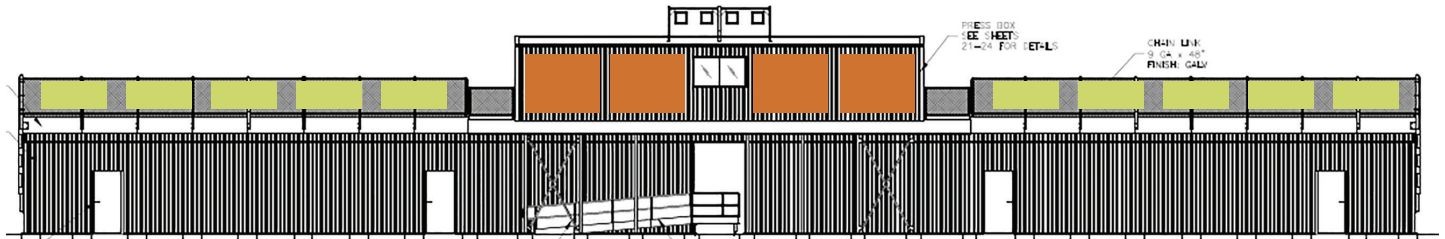

CORPORATE DONOR OPPORTUNITIES

All donations are tax deductible. Visit www.mpstadium.com for more information.

■ Championship Club level sign

■ Victory Club level sign

Championship Club • \$25,000 +

- **8' x 5'6" sign*** proudly displayed on the back of the Press Box for five years. One-time opportunity to renew for an additional five years for half of initial donation. (**Sign space limited to four signs – see above.**)
- **Featured game sponsor** once a year for five years. This includes: logo/acknowledgment on the game program cover, pre-game introduction and recognition at halftime.
- **Half-page advertisement** in Mineral Point home football programs for five years.
- **Name announcement** throughout the football, volleyball, basketball, and wrestling seasons as a Championship Club sponsor.
- **Name recognition** proudly displayed on donor recognition signage on school grounds.